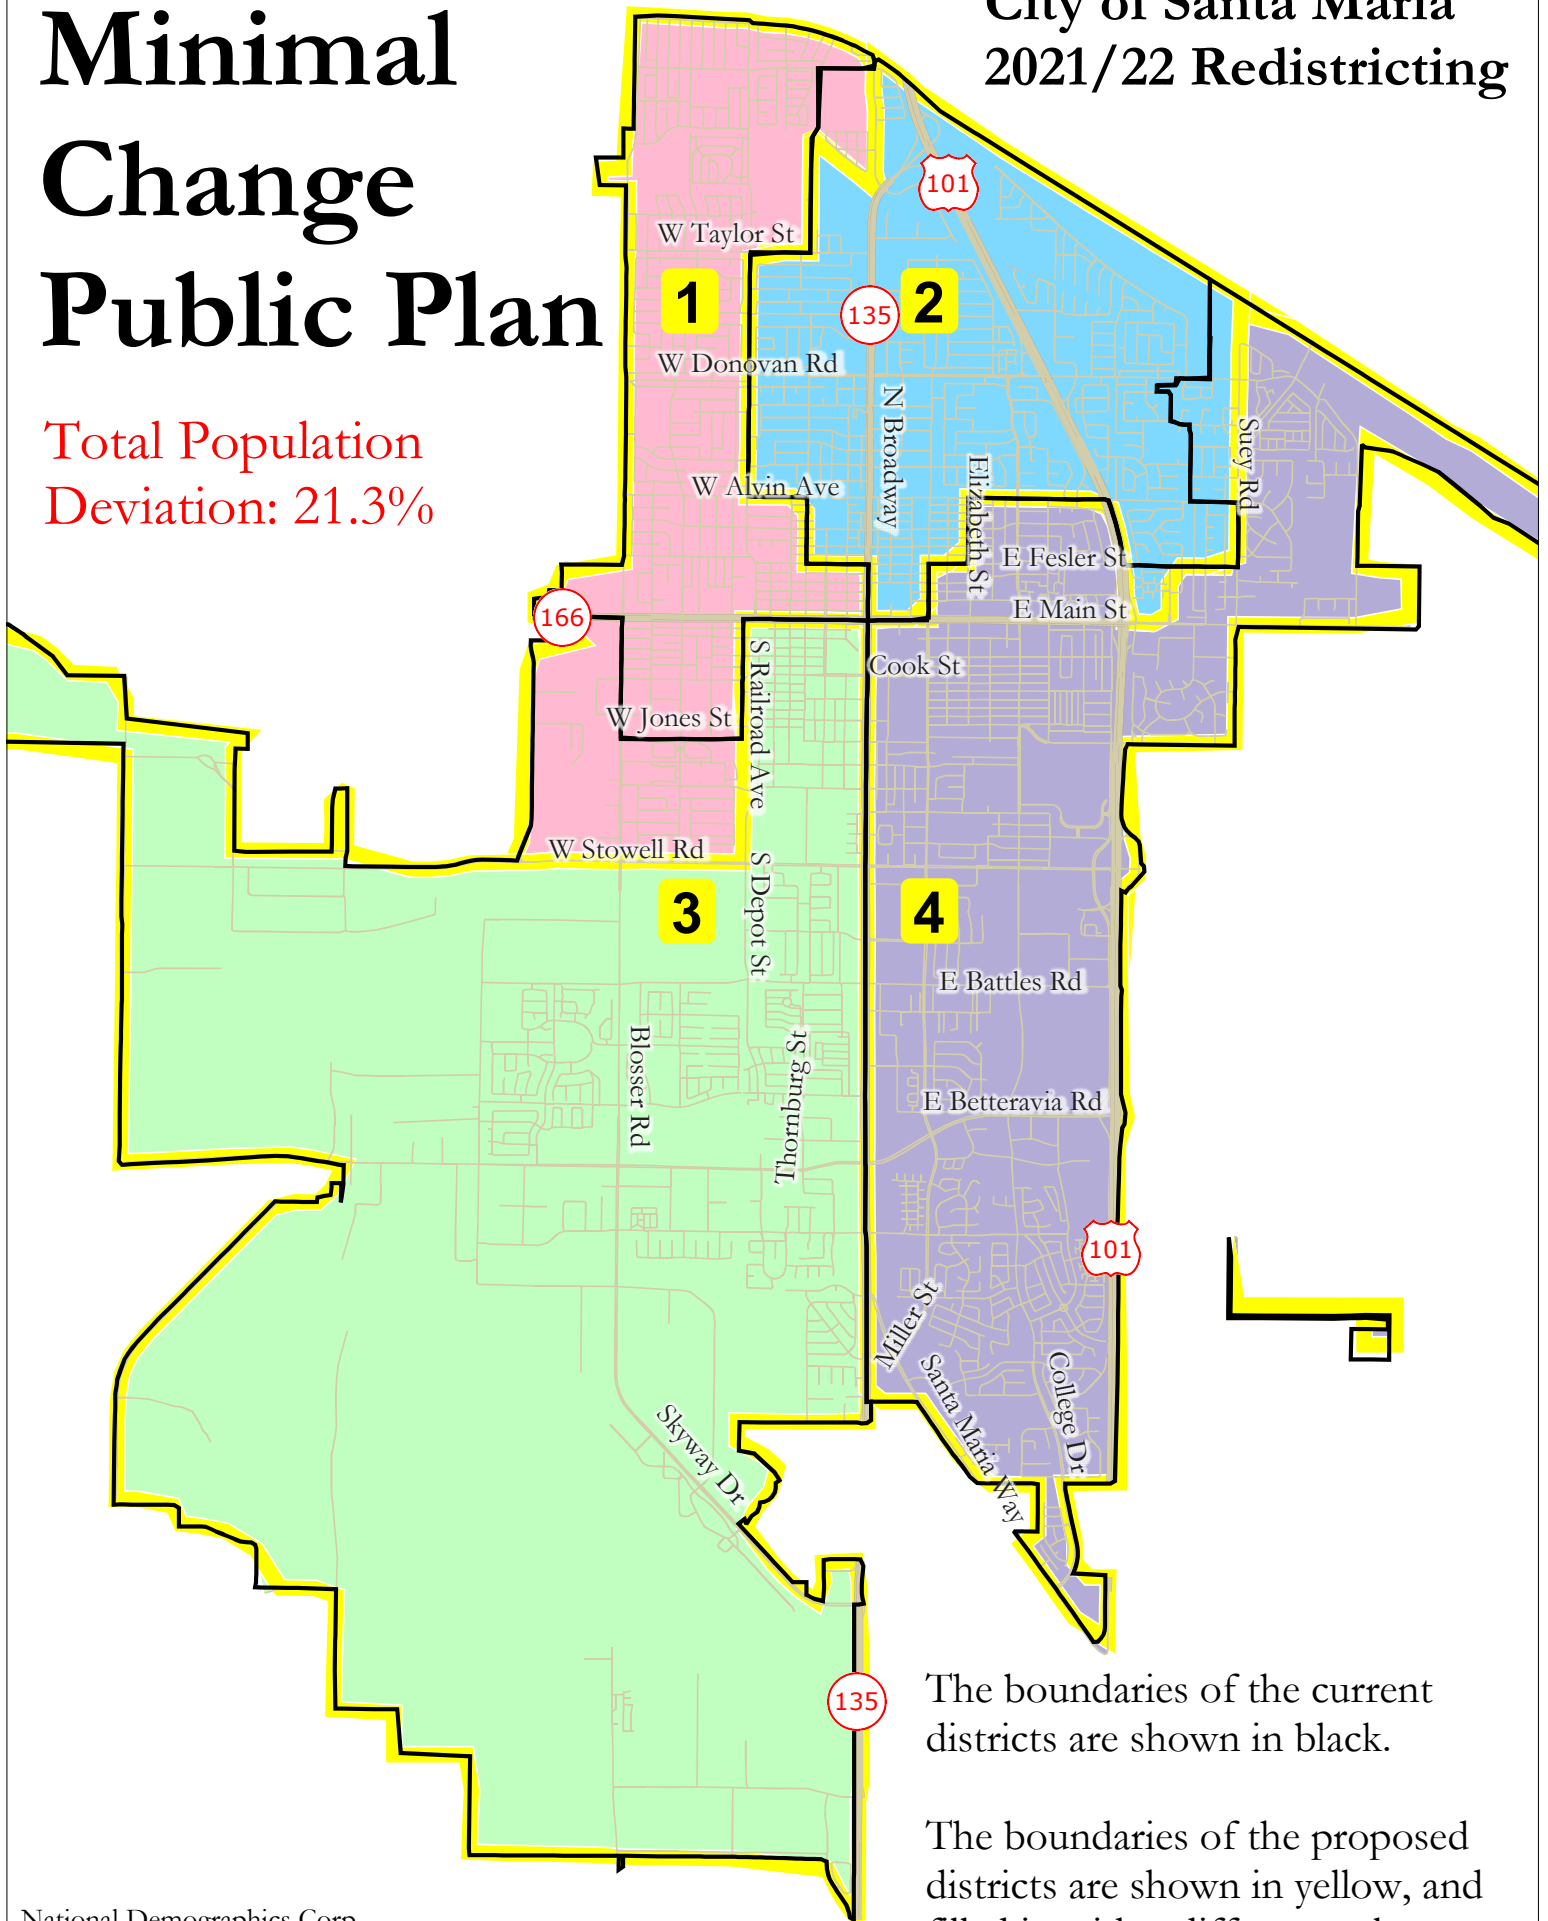

Minimal Change Public Plan

Total Population Deviation: 21.3%

City of Santa Maria 2021/22 Redistricting

The boundaries of the current districts are shown in black.

The boundaries of the proposed districts are shown in yellow, and filled in with a different color.