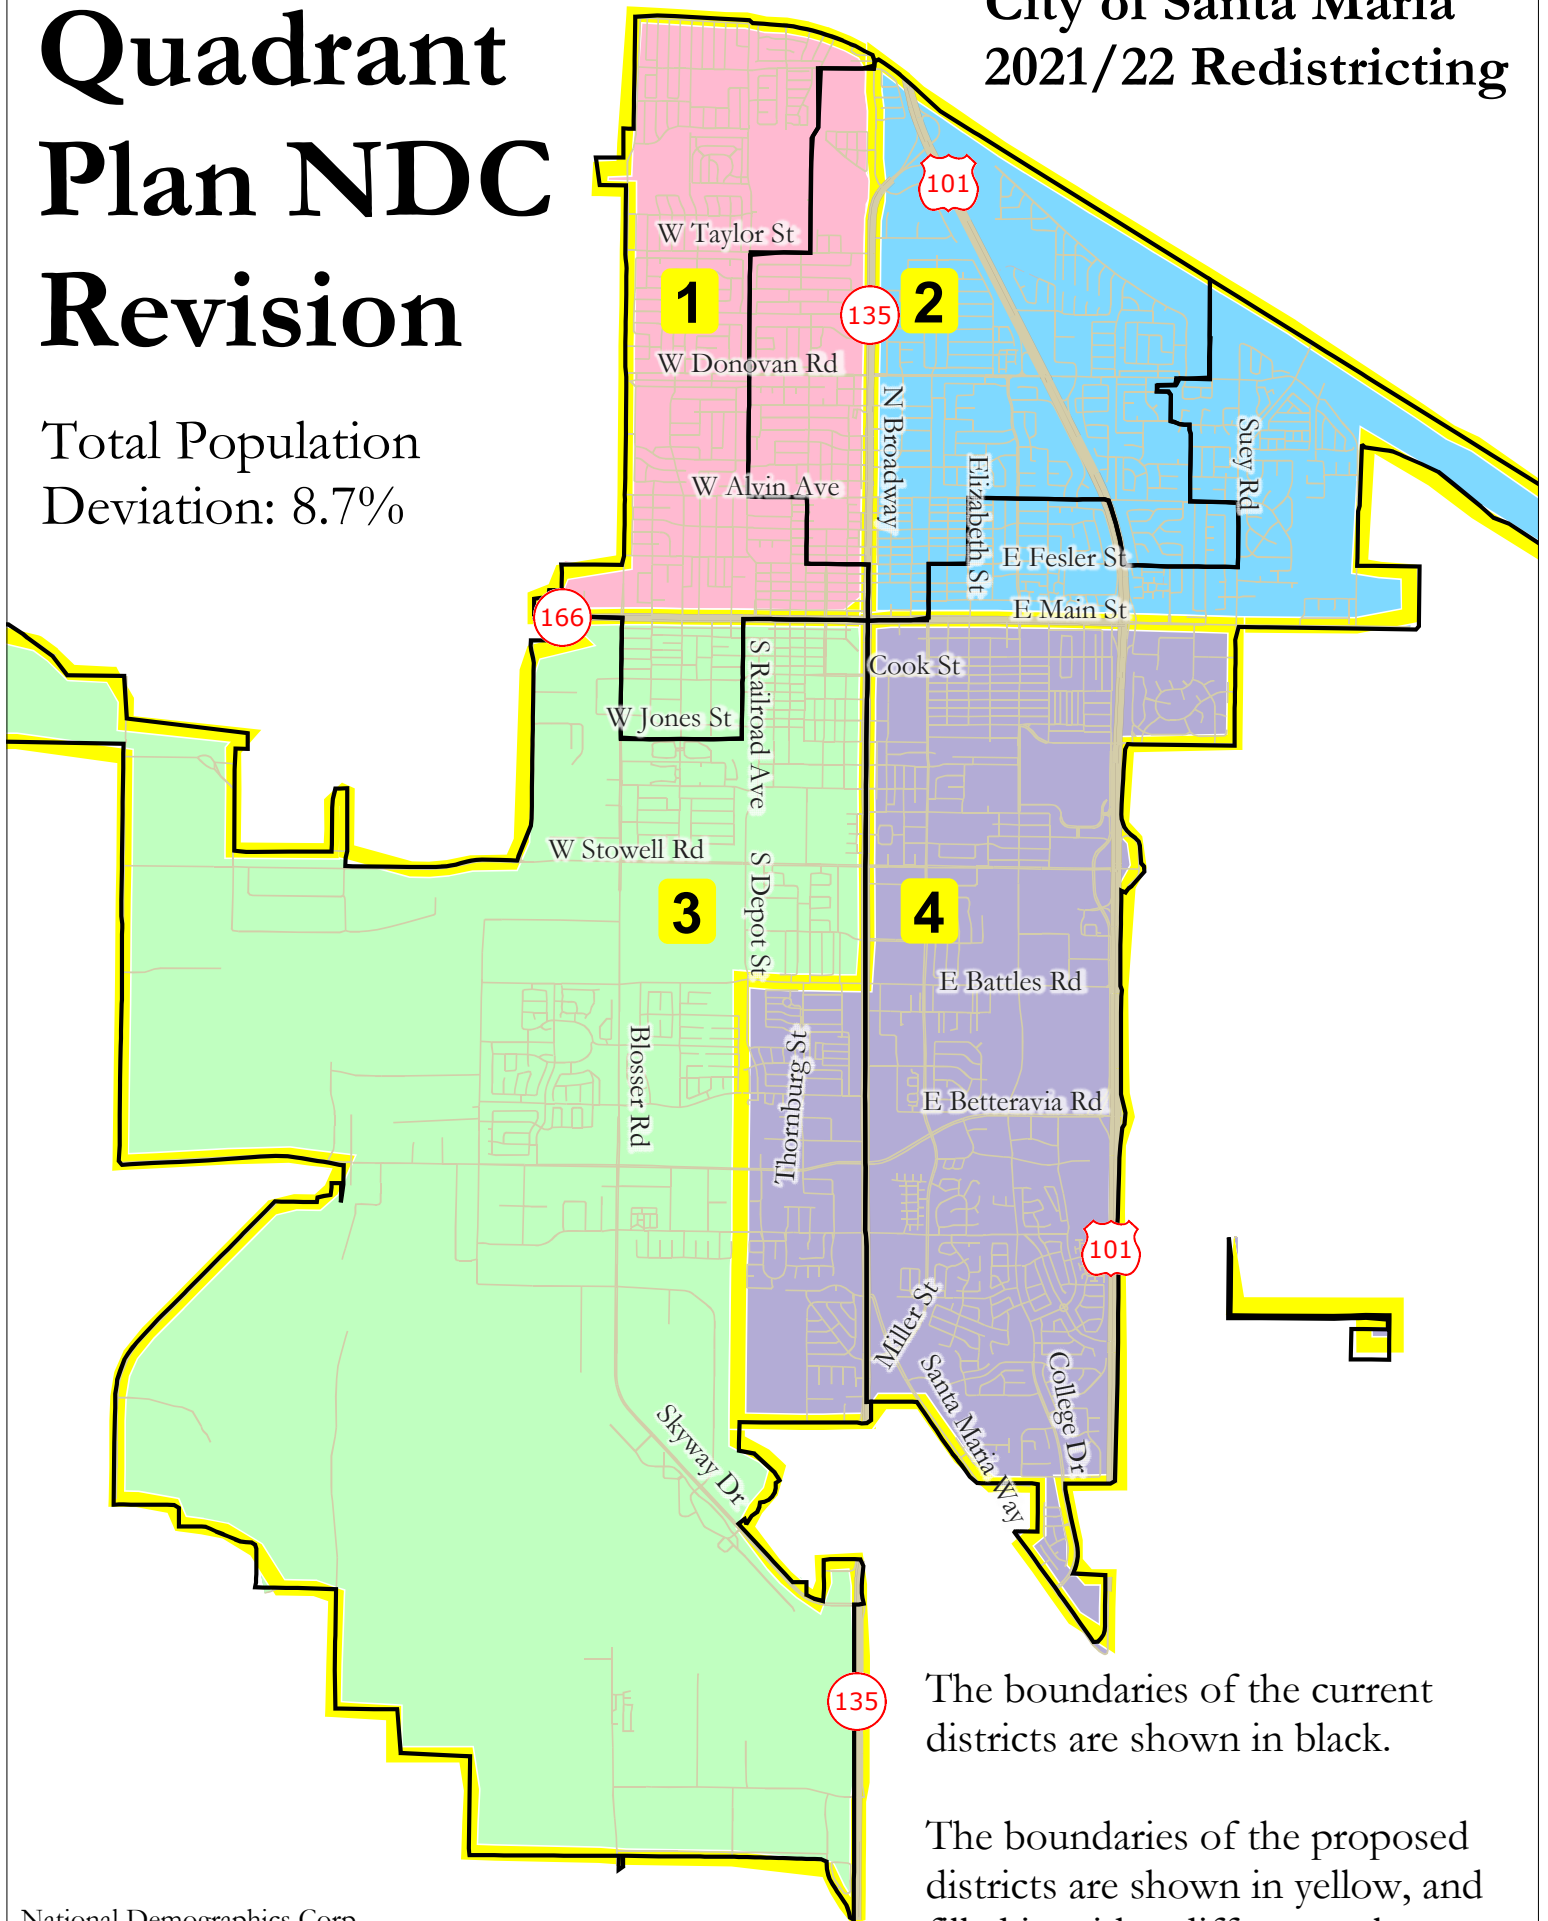

Quadrant Plan NDC Revision

Total Population
Deviation: 8.7%

City of Santa Maria 2021/22 Redistricting

The boundaries of the current districts are shown in black.

The boundaries of the proposed districts are shown in yellow, and filled in with a different color.