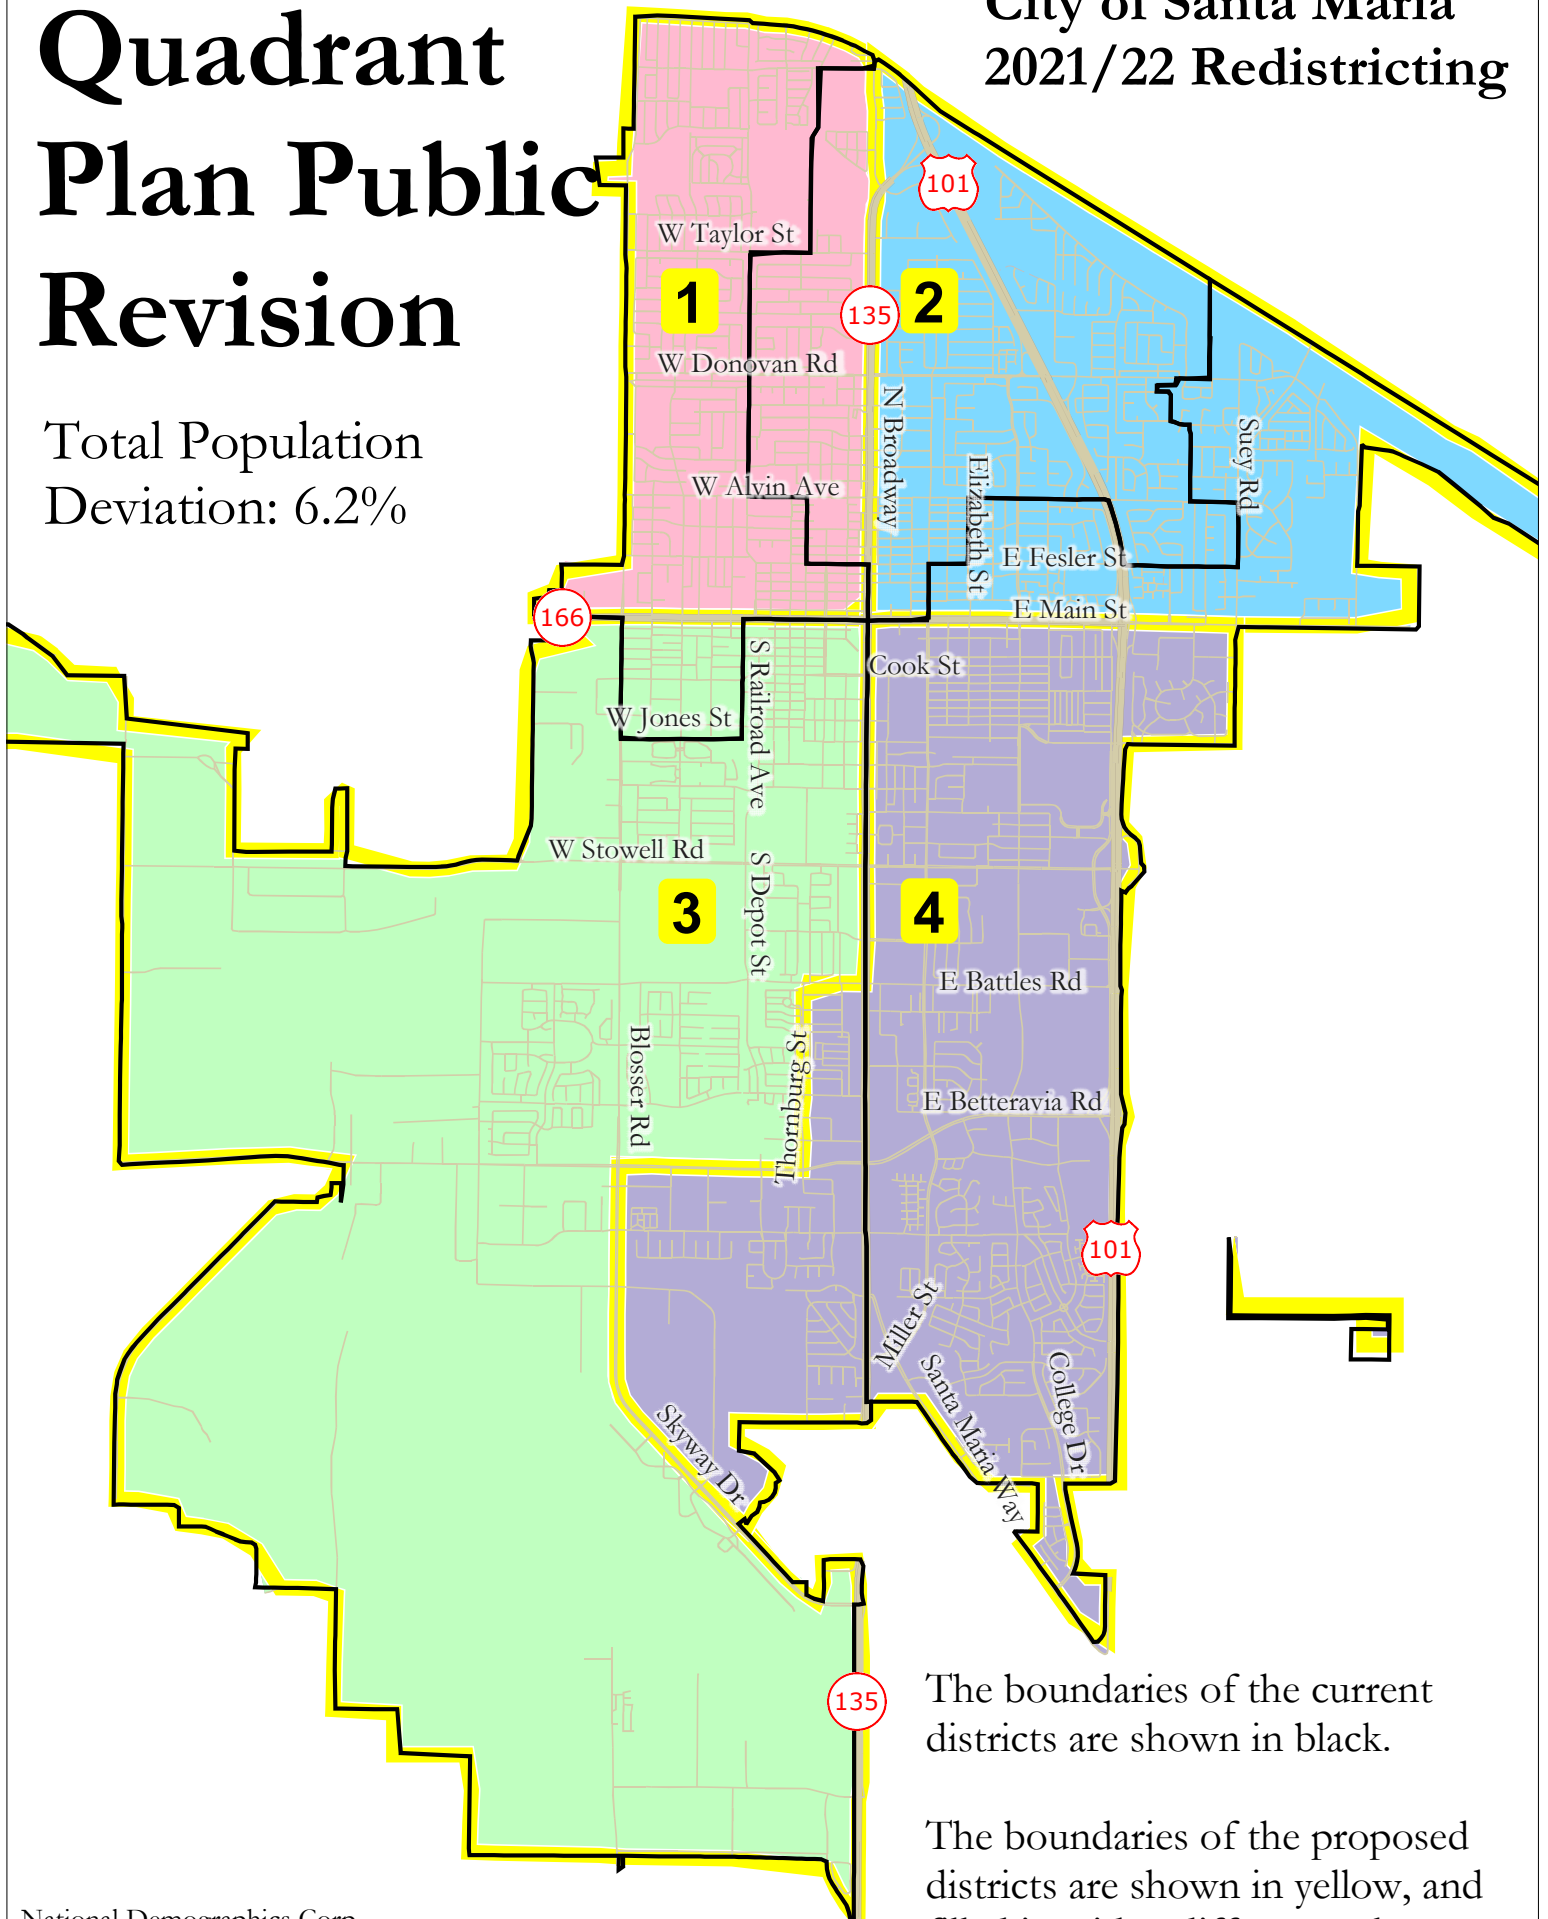

# Quadrant Plan Public Revision

Total Population  
Deviation: 6.2%

## City of Santa Maria 2021/22 Redistricting

The boundaries of the current districts are shown in black.

The boundaries of the proposed districts are shown in yellow, and filled in with a different color.