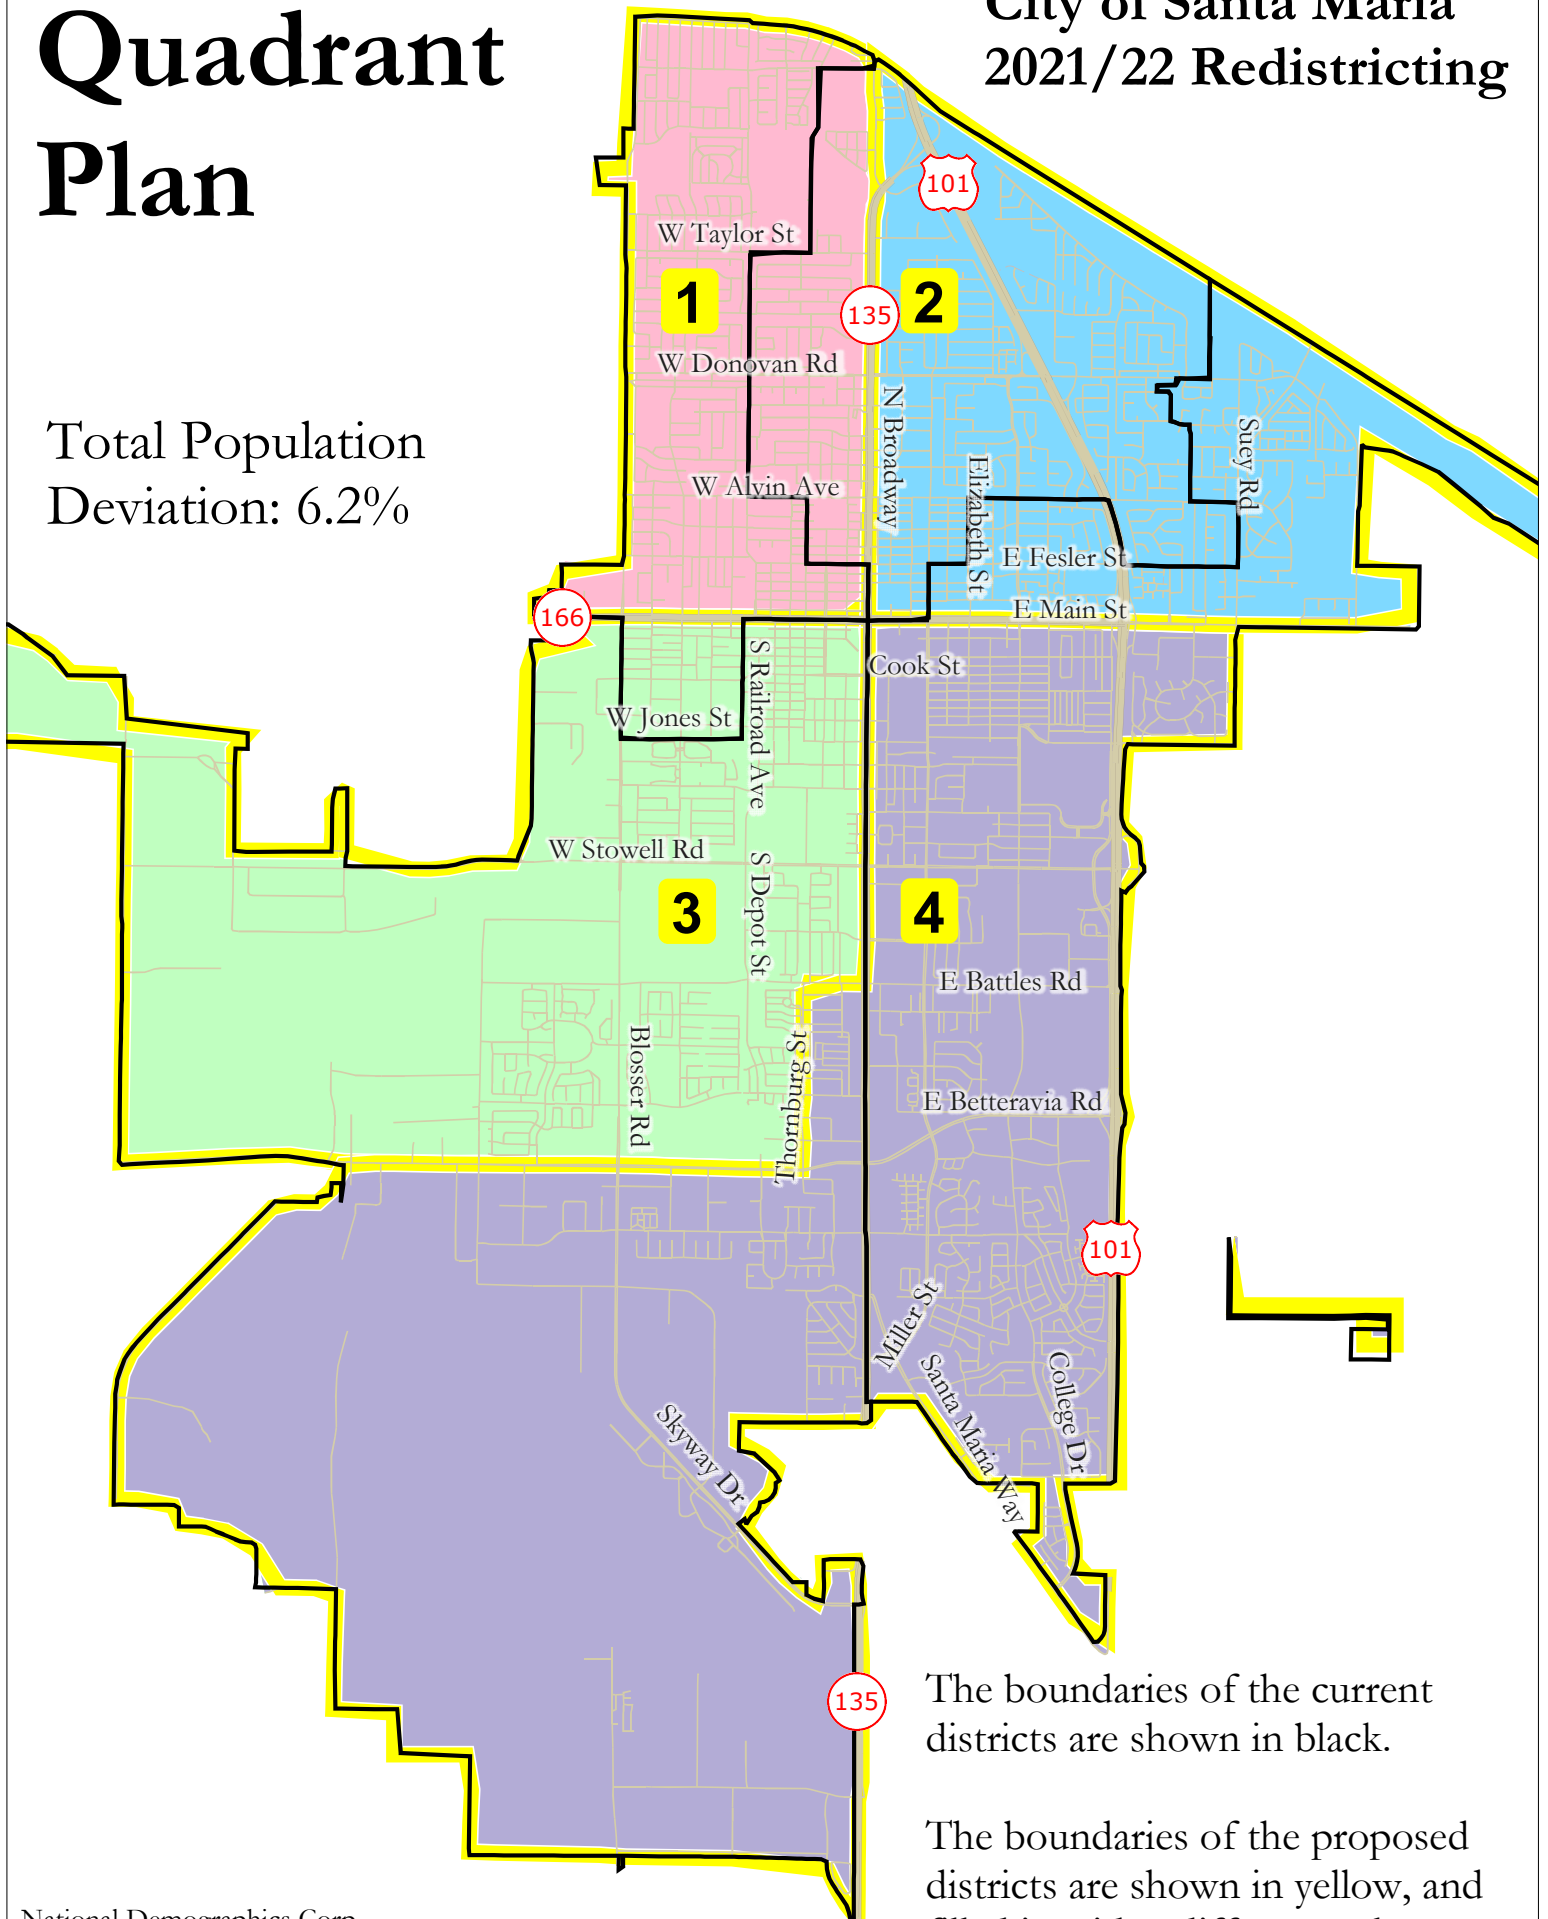

Quadrant Plan

City of Santa Maria 2021/22 Redistricting

Total Population
Deviation: 6.2%

The boundaries of the current districts are shown in black.

The boundaries of the proposed districts are shown in yellow, and filled in with a different color.