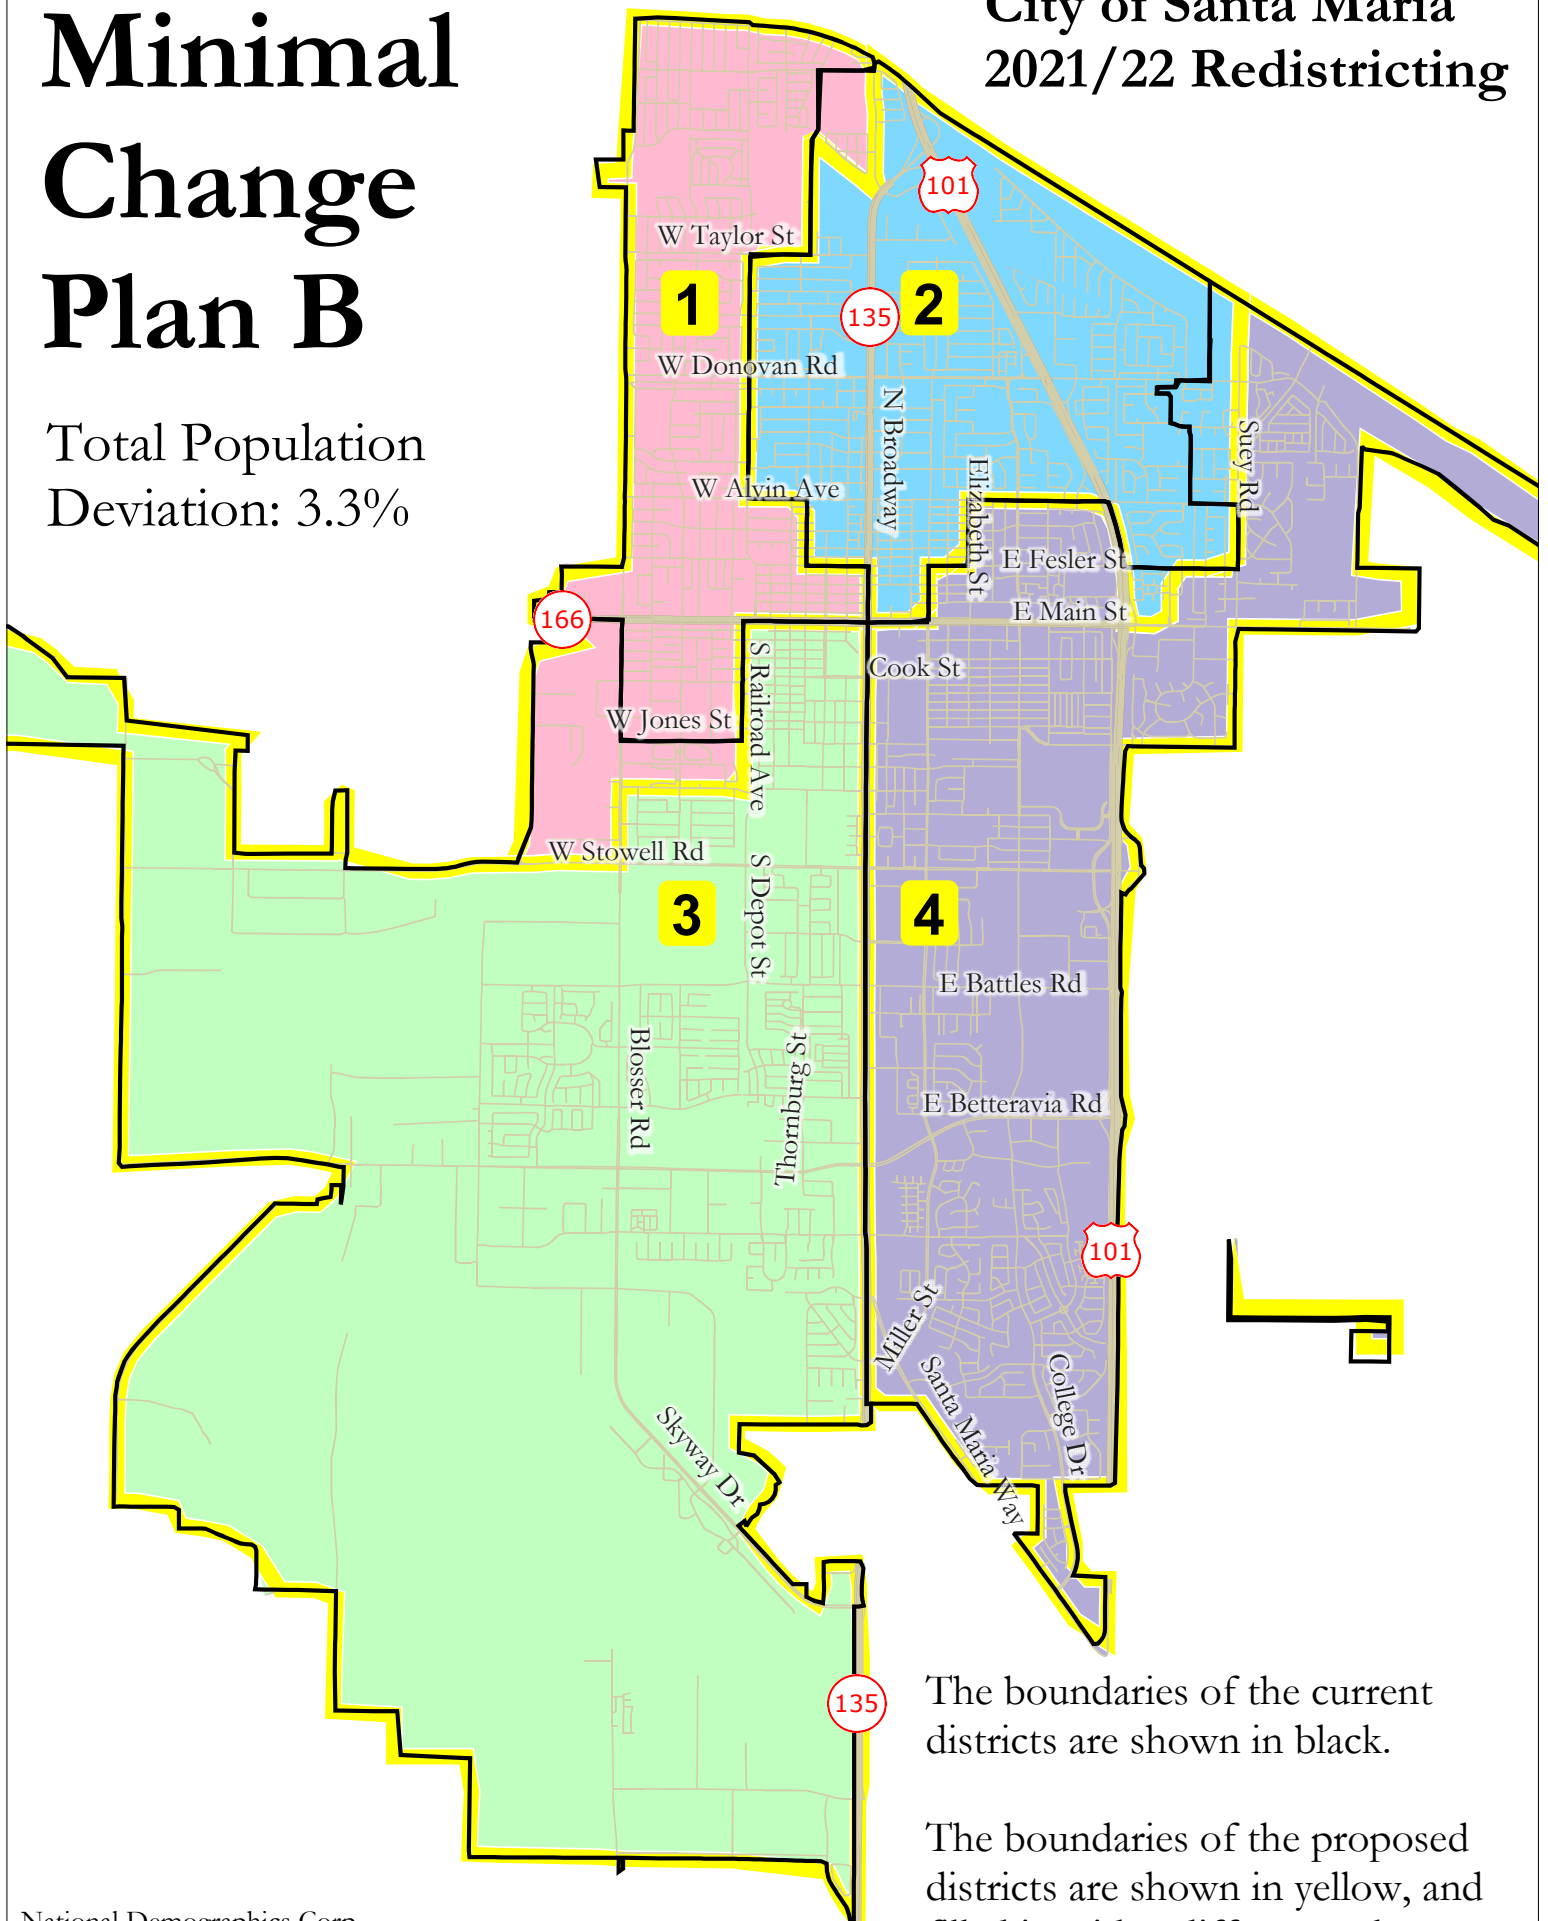

Minimal Change Plan B

Total Population Deviation: 3.3%

City of Santa Maria 2021/22 Redistricting

The boundaries of the current districts are shown in black.

The boundaries of the proposed districts are shown in yellow, and filled in with a different color.