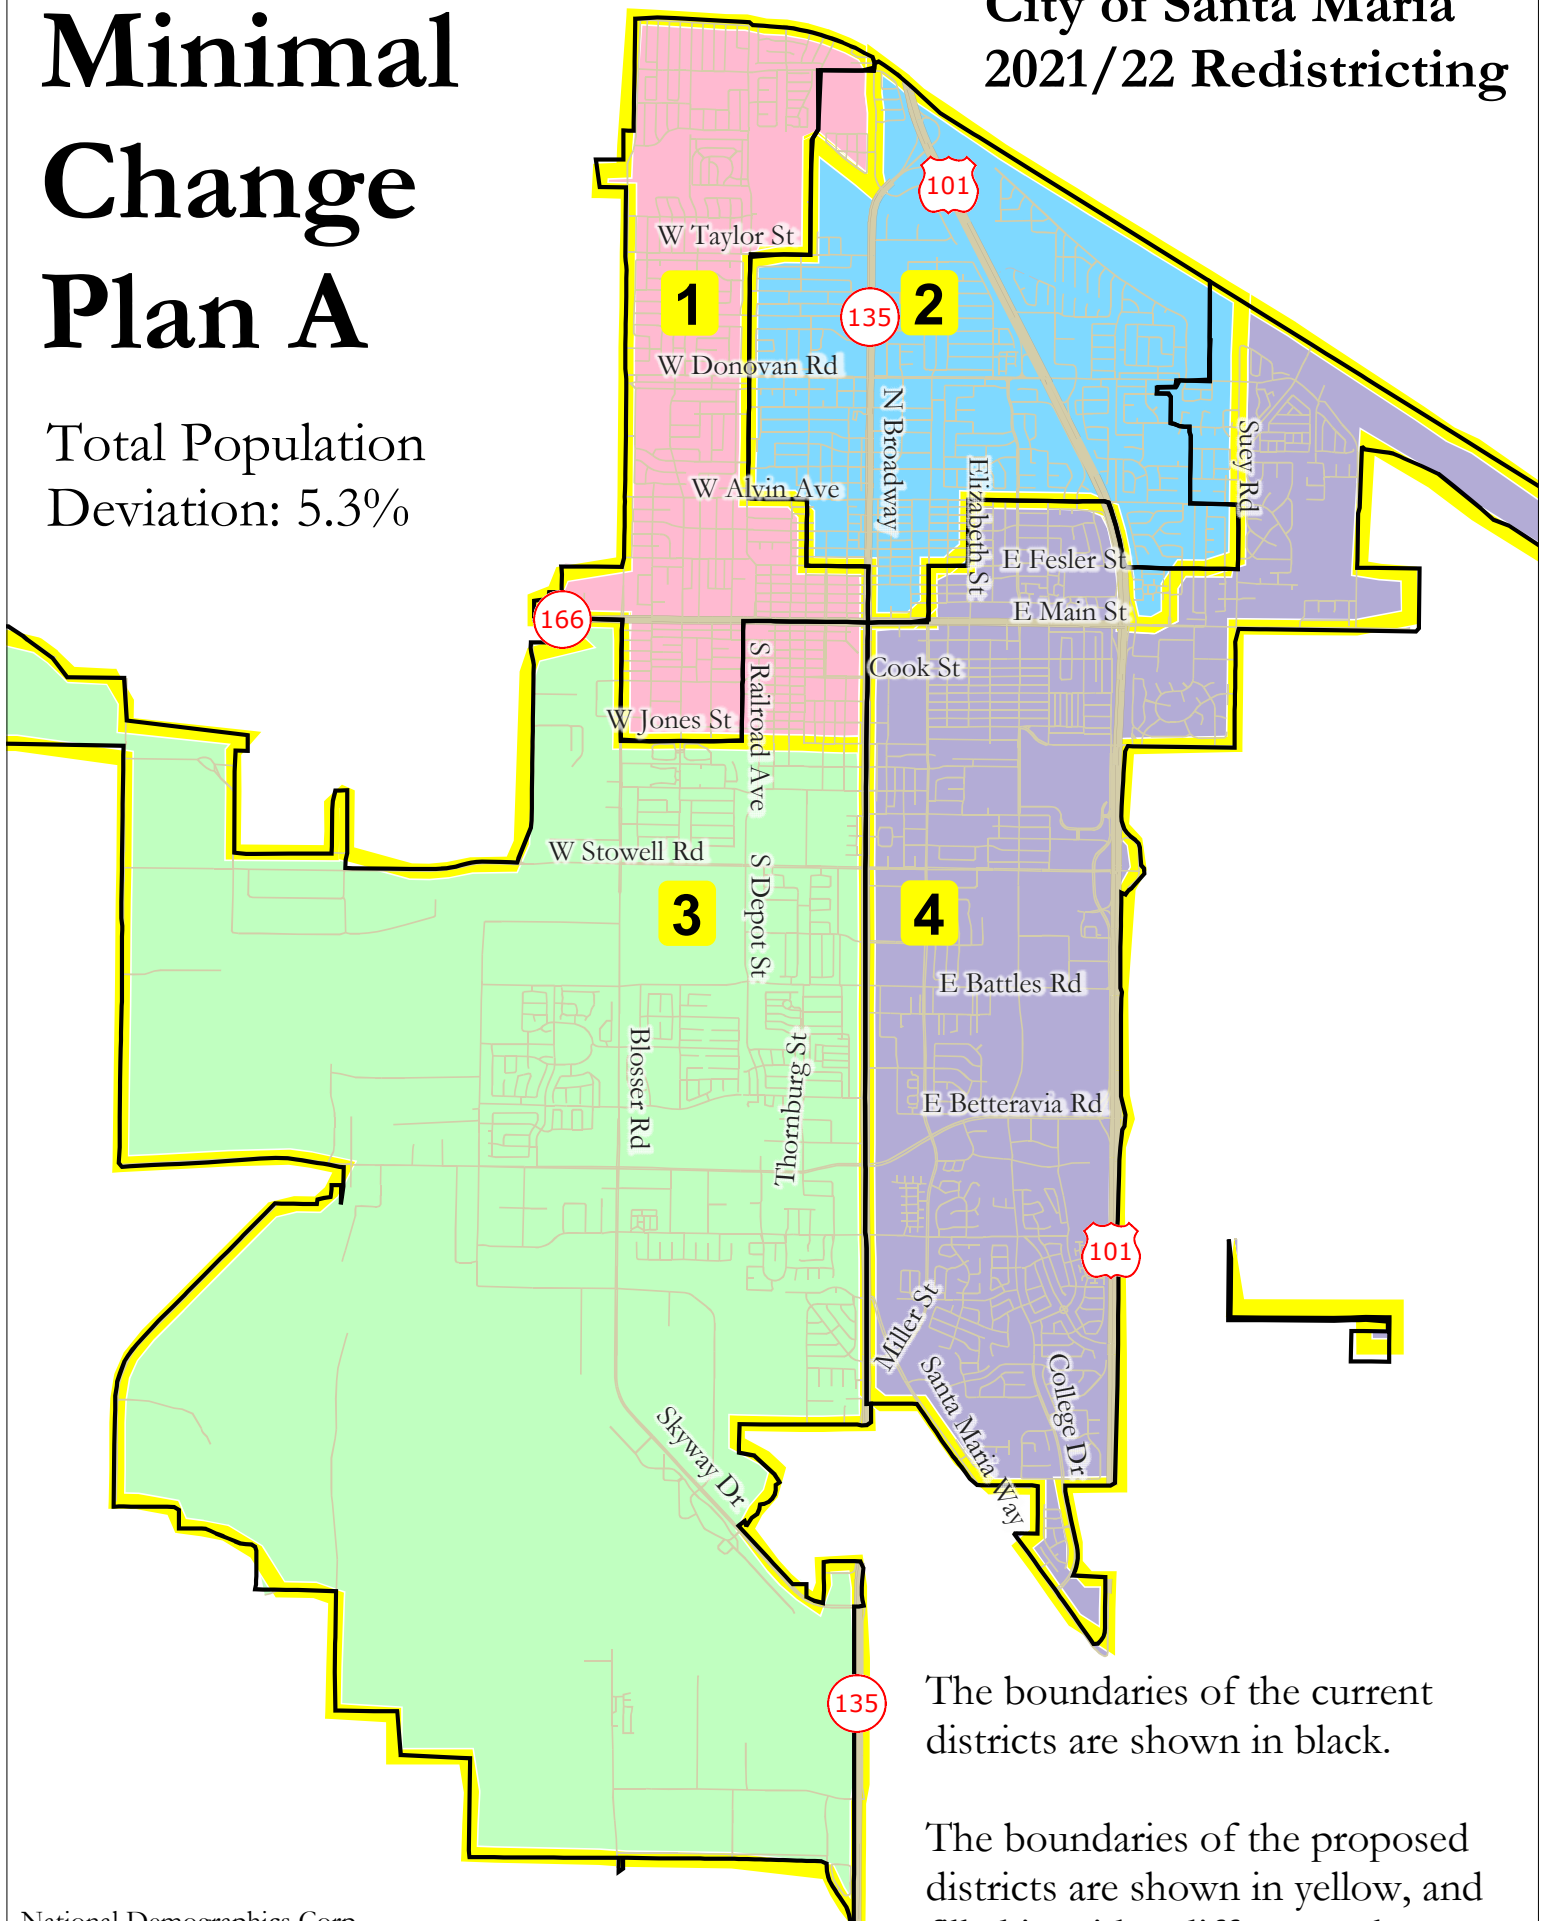

Minimal Change Plan A

Total Population Deviation: 5.3%

City of Santa Maria 2021/22 Redistricting

The boundaries of the current districts are shown in black.

The boundaries of the proposed districts are shown in yellow, and filled in with a different color.