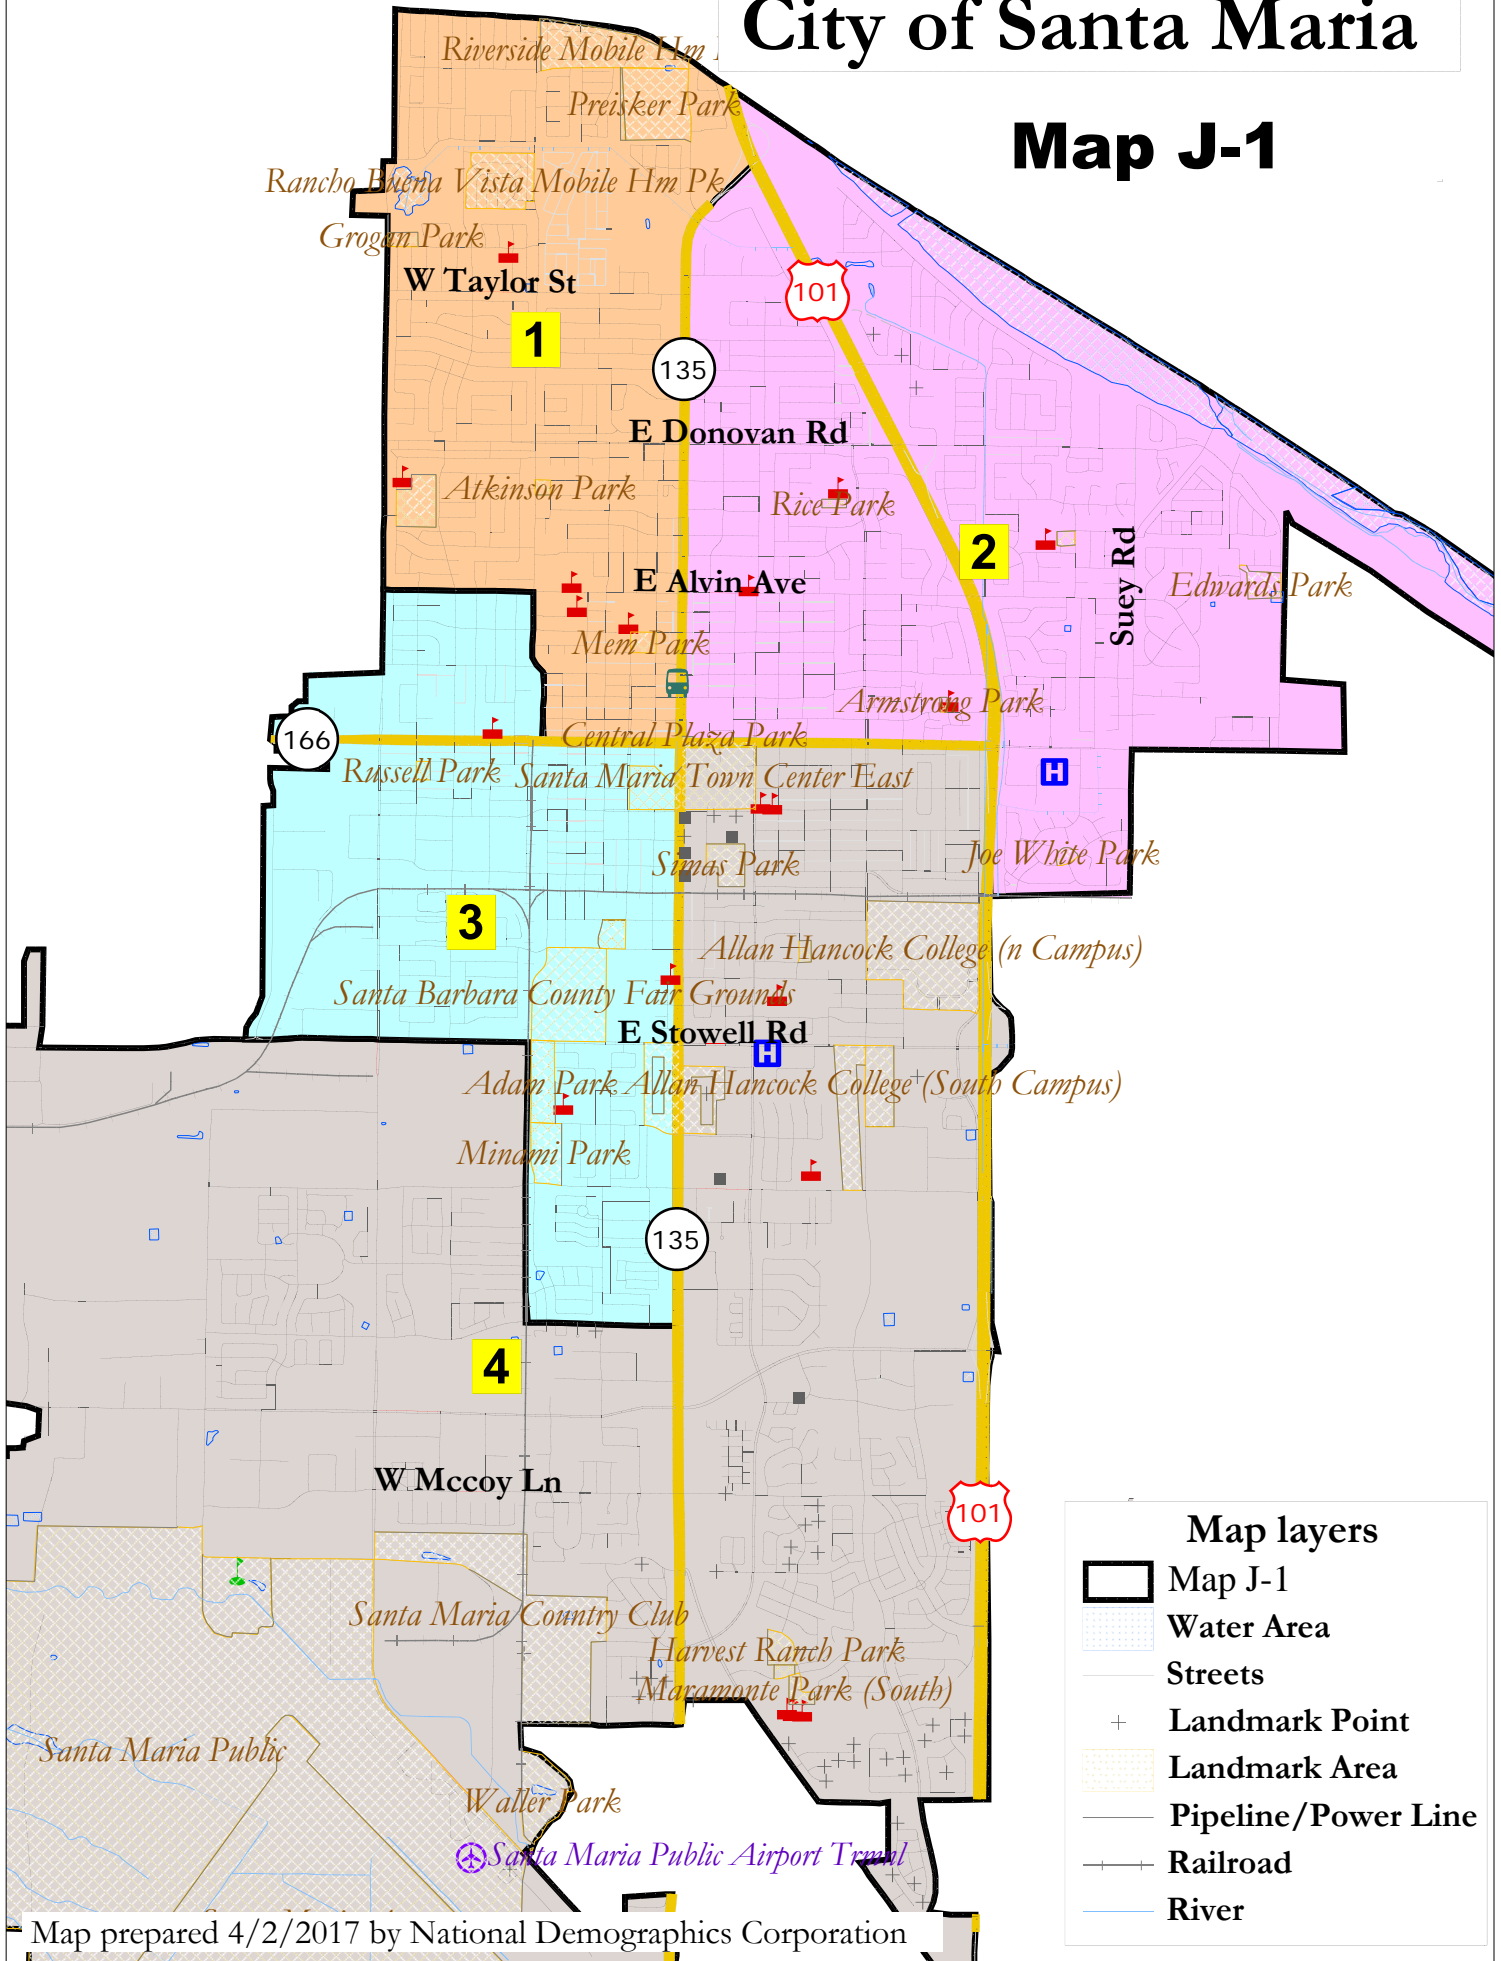

# City of Santa Maria

## Map J-1

Map layers	
	Map J-1
	Water Area
	Streets
	Landmark Point
	Landmark Area
	Pipeline/Power Line
	Railroad
	River