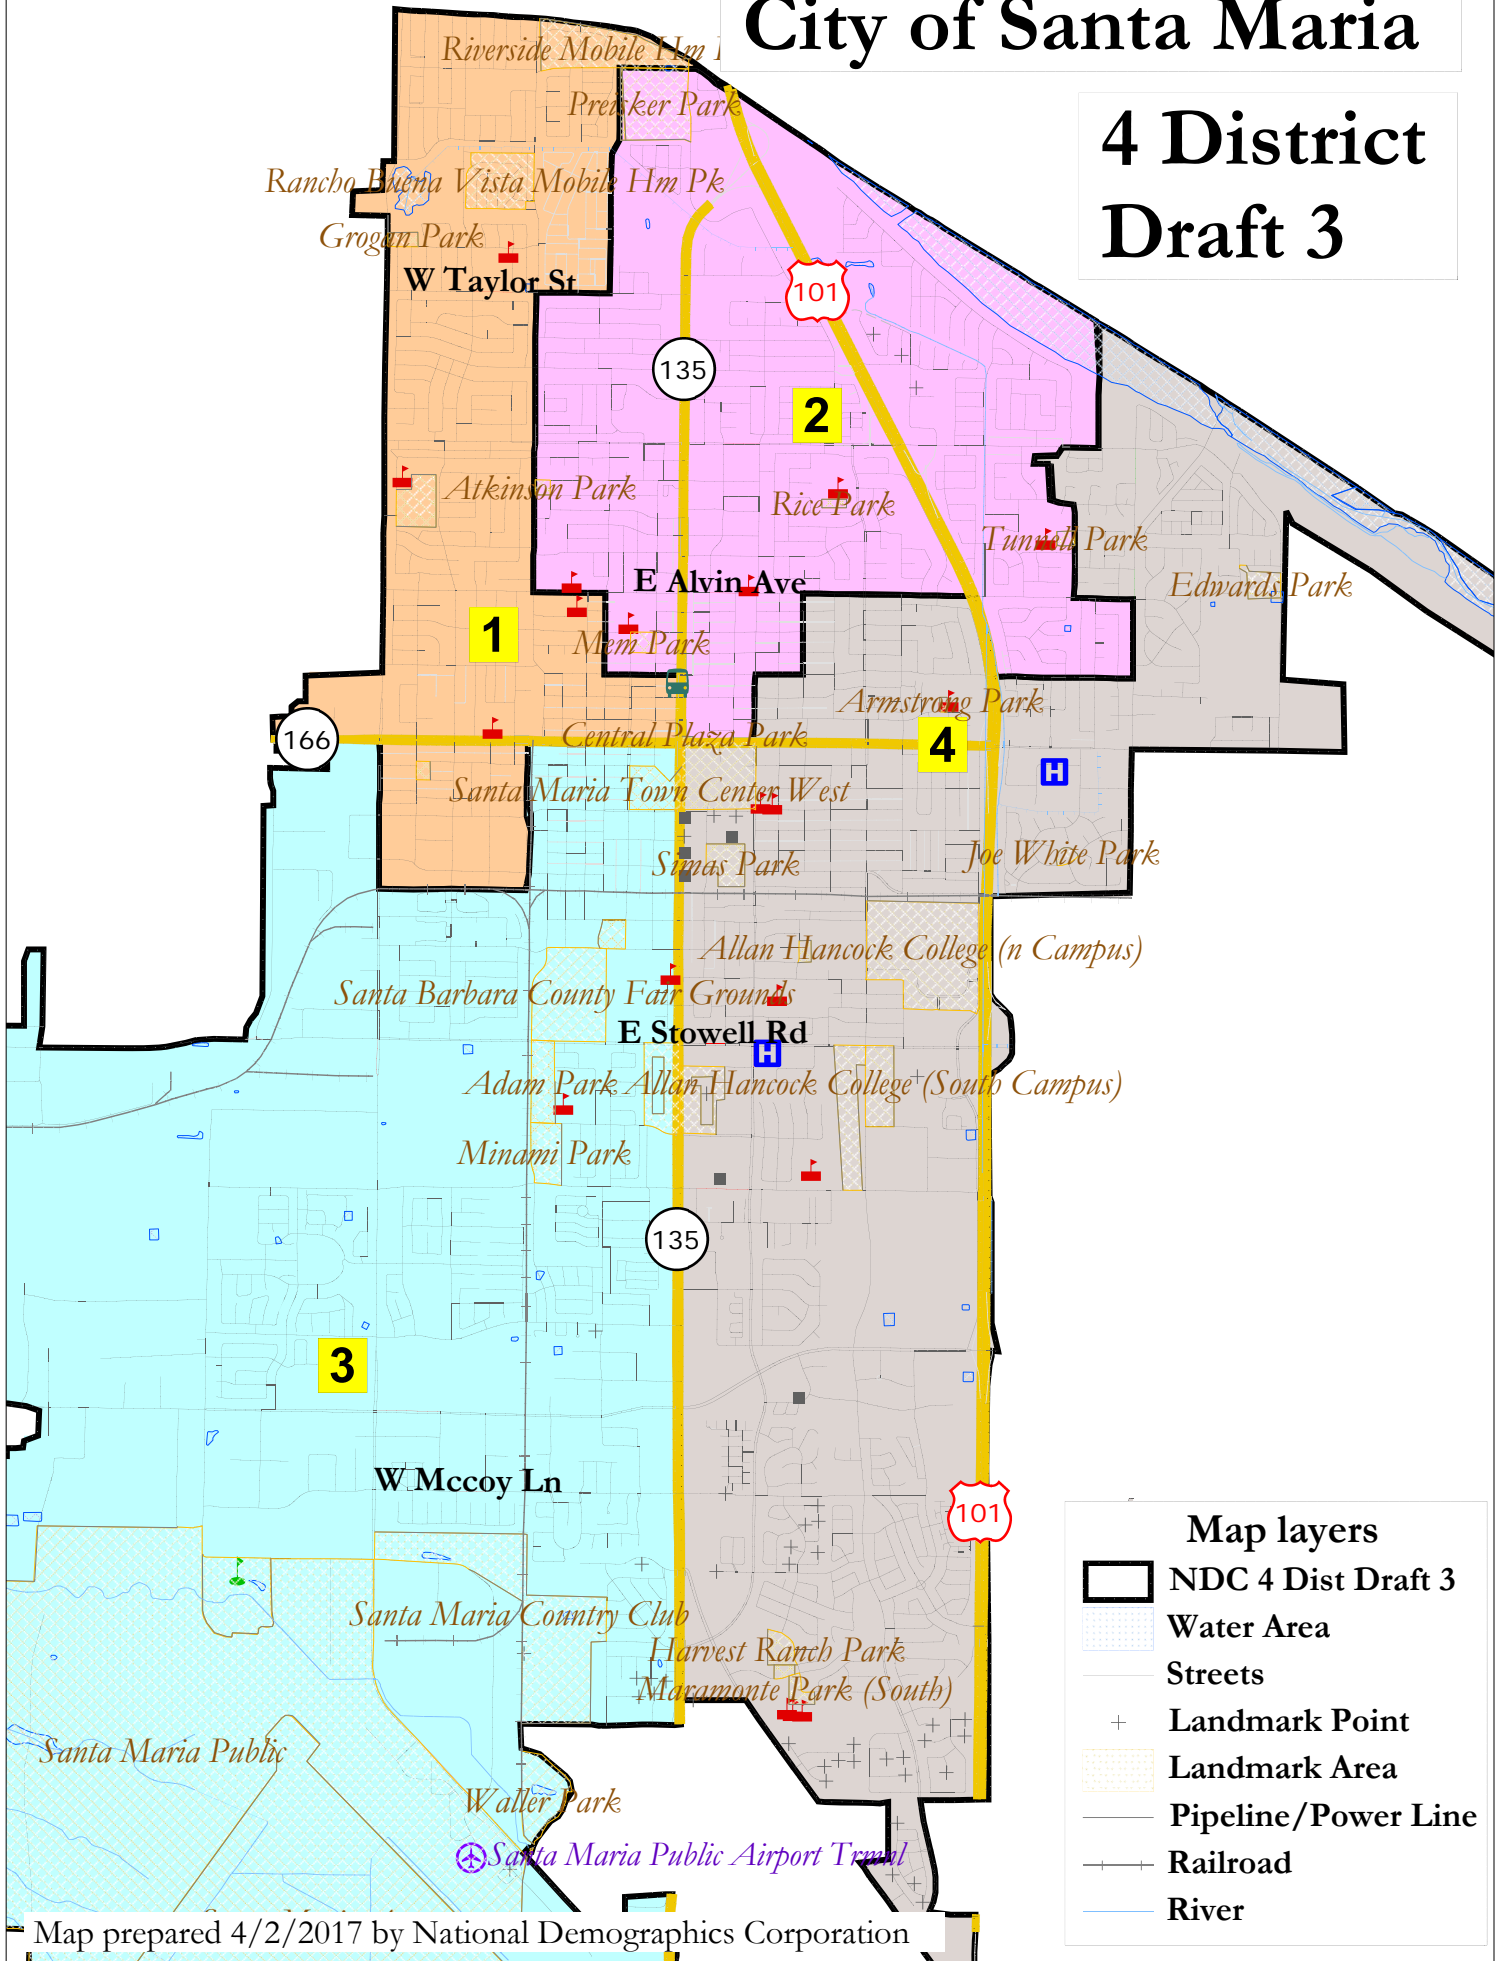

City of Santa Maria

4 District Draft 3

Map layers

- NDC 4 Dist Draft 3
- Water Area
- Streets
- Landmark Point
- Landmark Area
- Pipeline/Power Line
- Railroad
- River