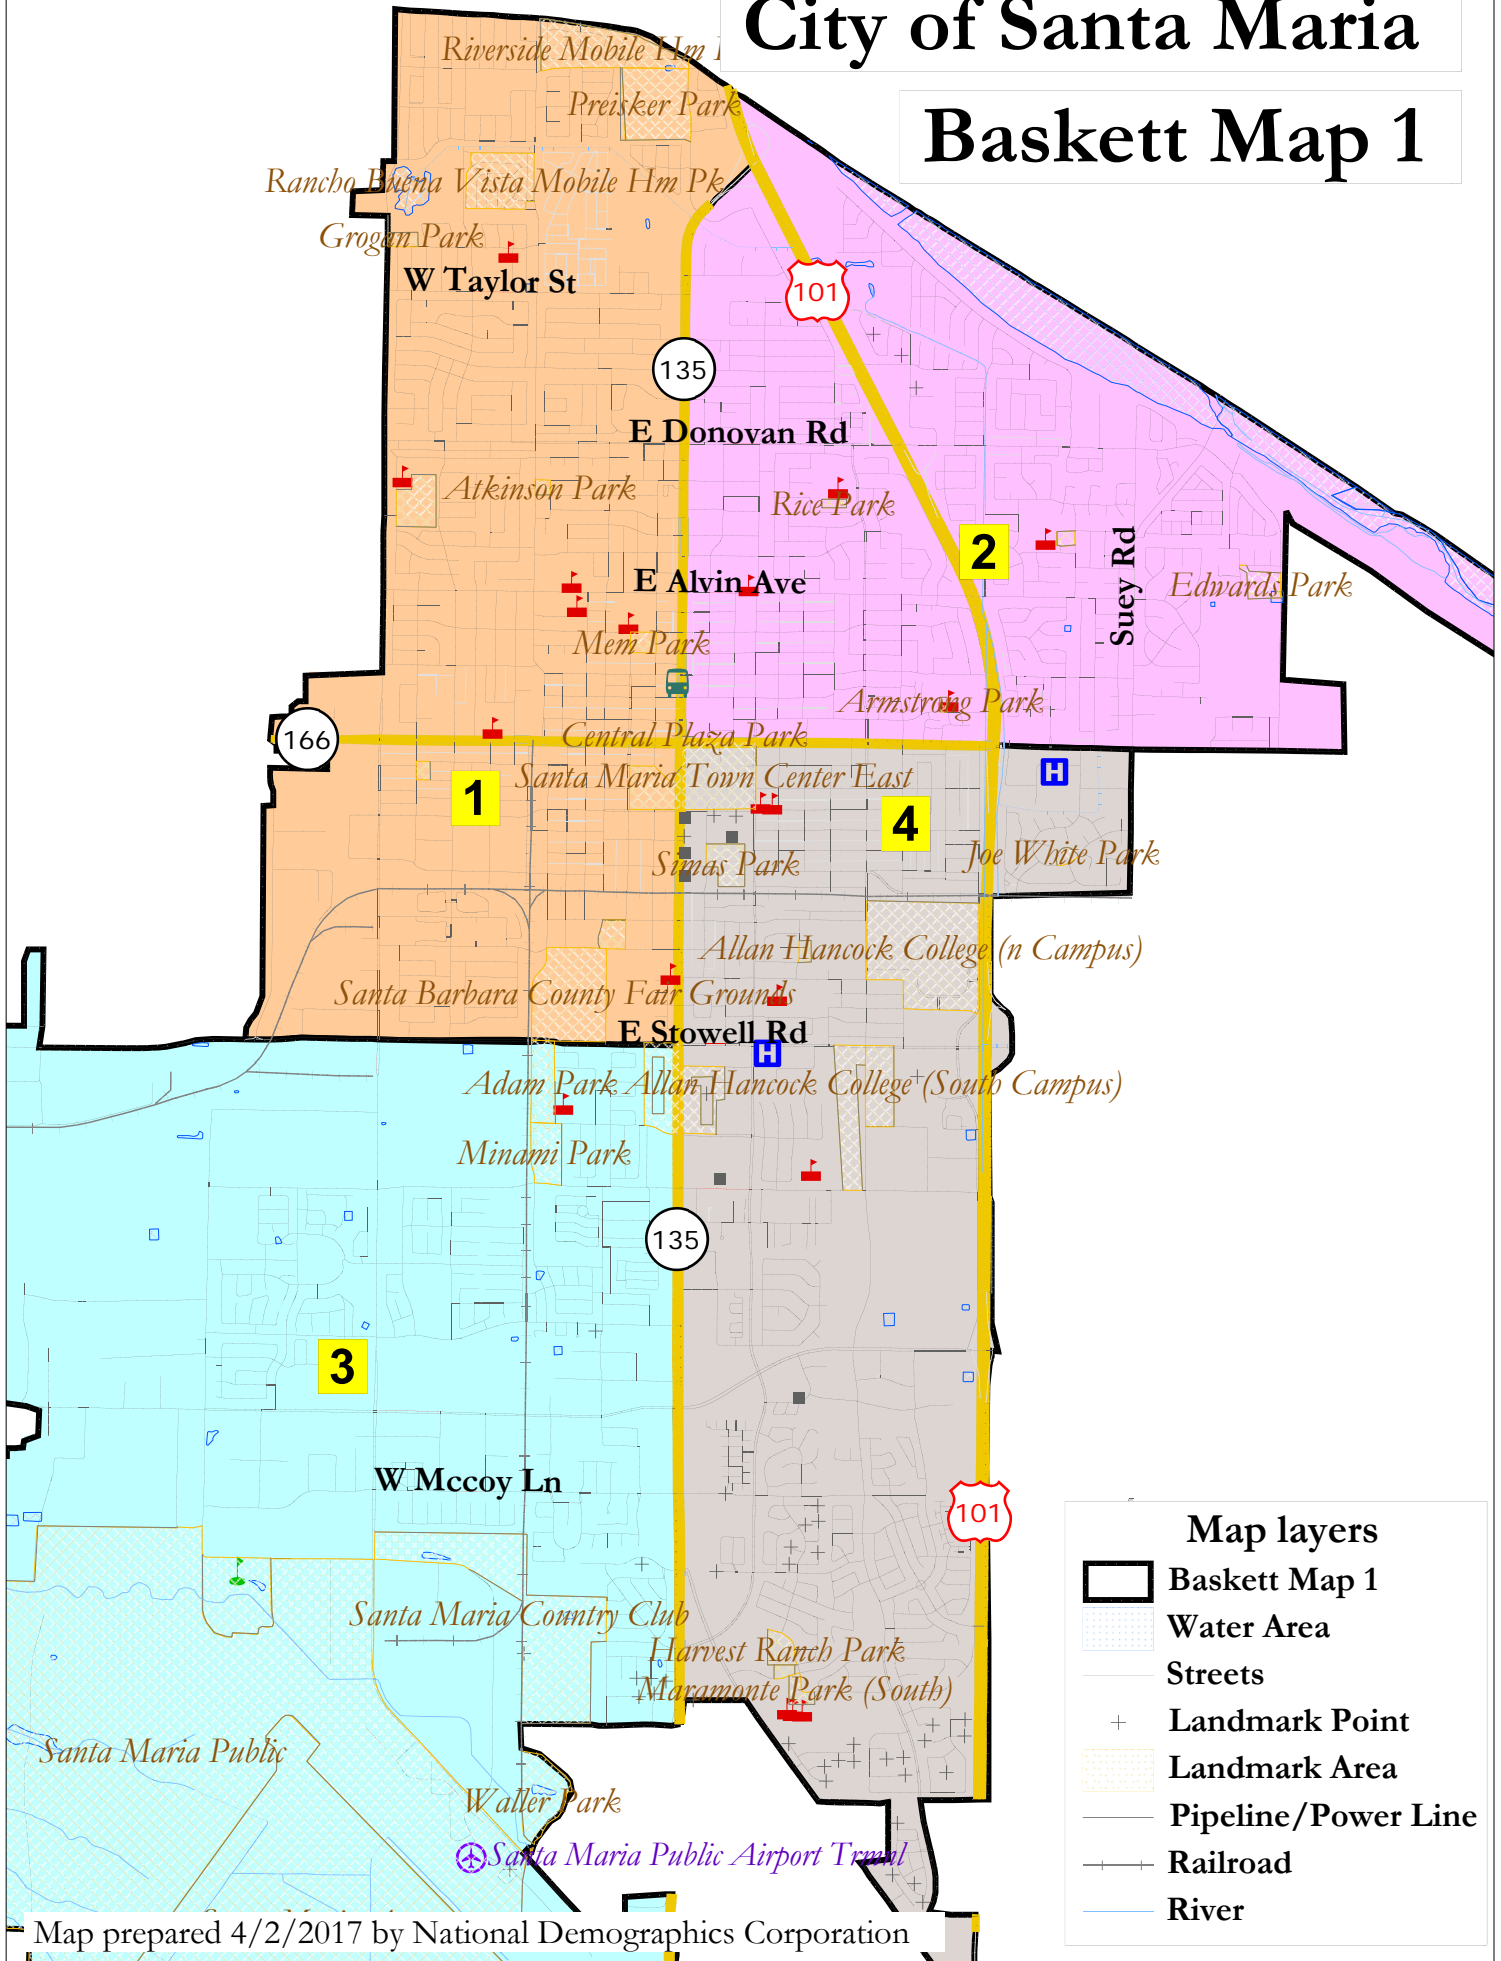

City of Santa Maria Baskett Map 1

Map layers

- Baskett Map 1
- Water Area
- Streets
- Landmark Point
- Landmark Area
- Pipeline/Power Line
- Railroad
- River