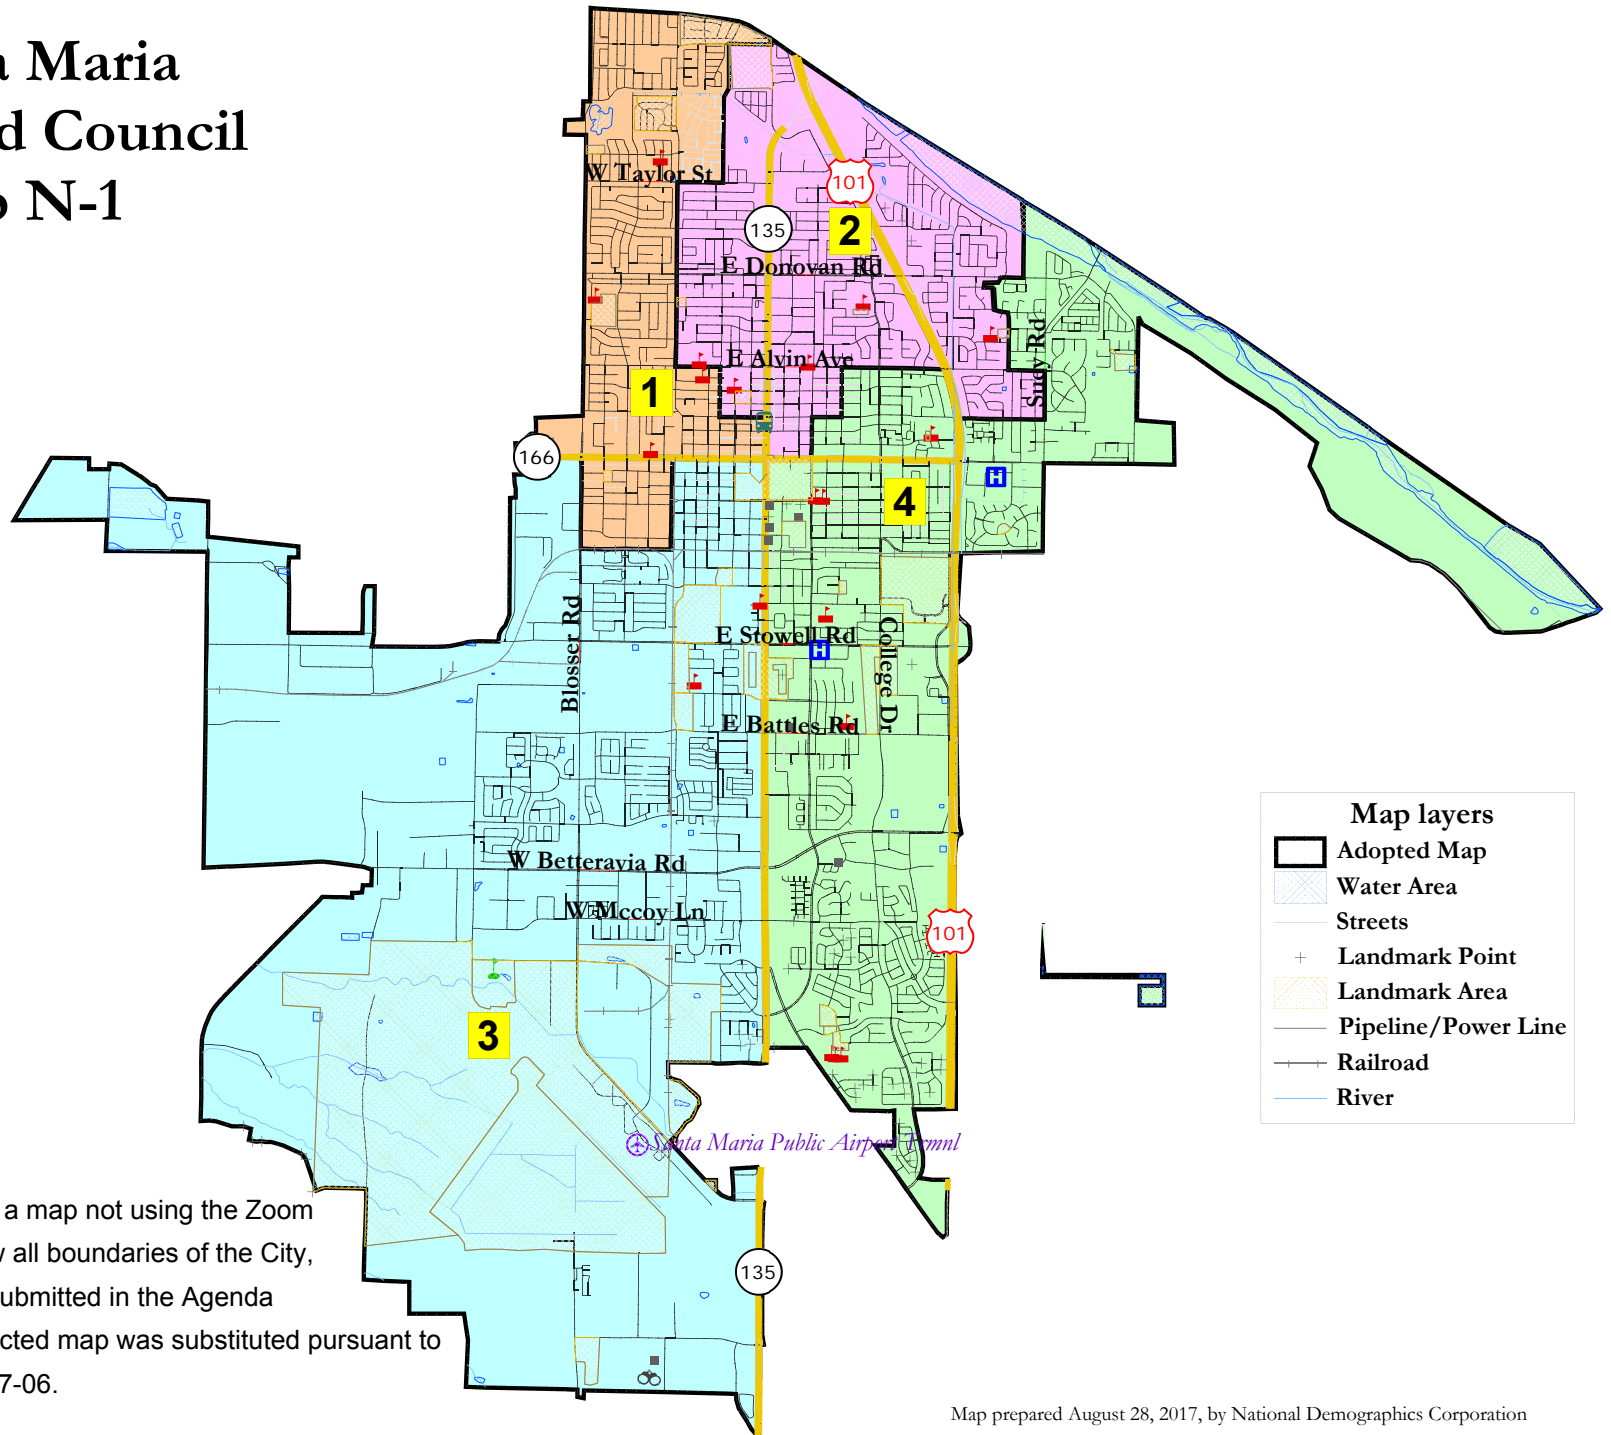

# City of Santa Maria 2017 Adopted Council District Map N-1

8/28/2017-Map substituted with a map not using the Zoom feature to more accurately show all boundaries of the City, and is different than what was submitted in the Agenda Packet on 5/16/2017. The corrected map was substituted pursuant to Section 2 of Ordinance No. 2017-06.