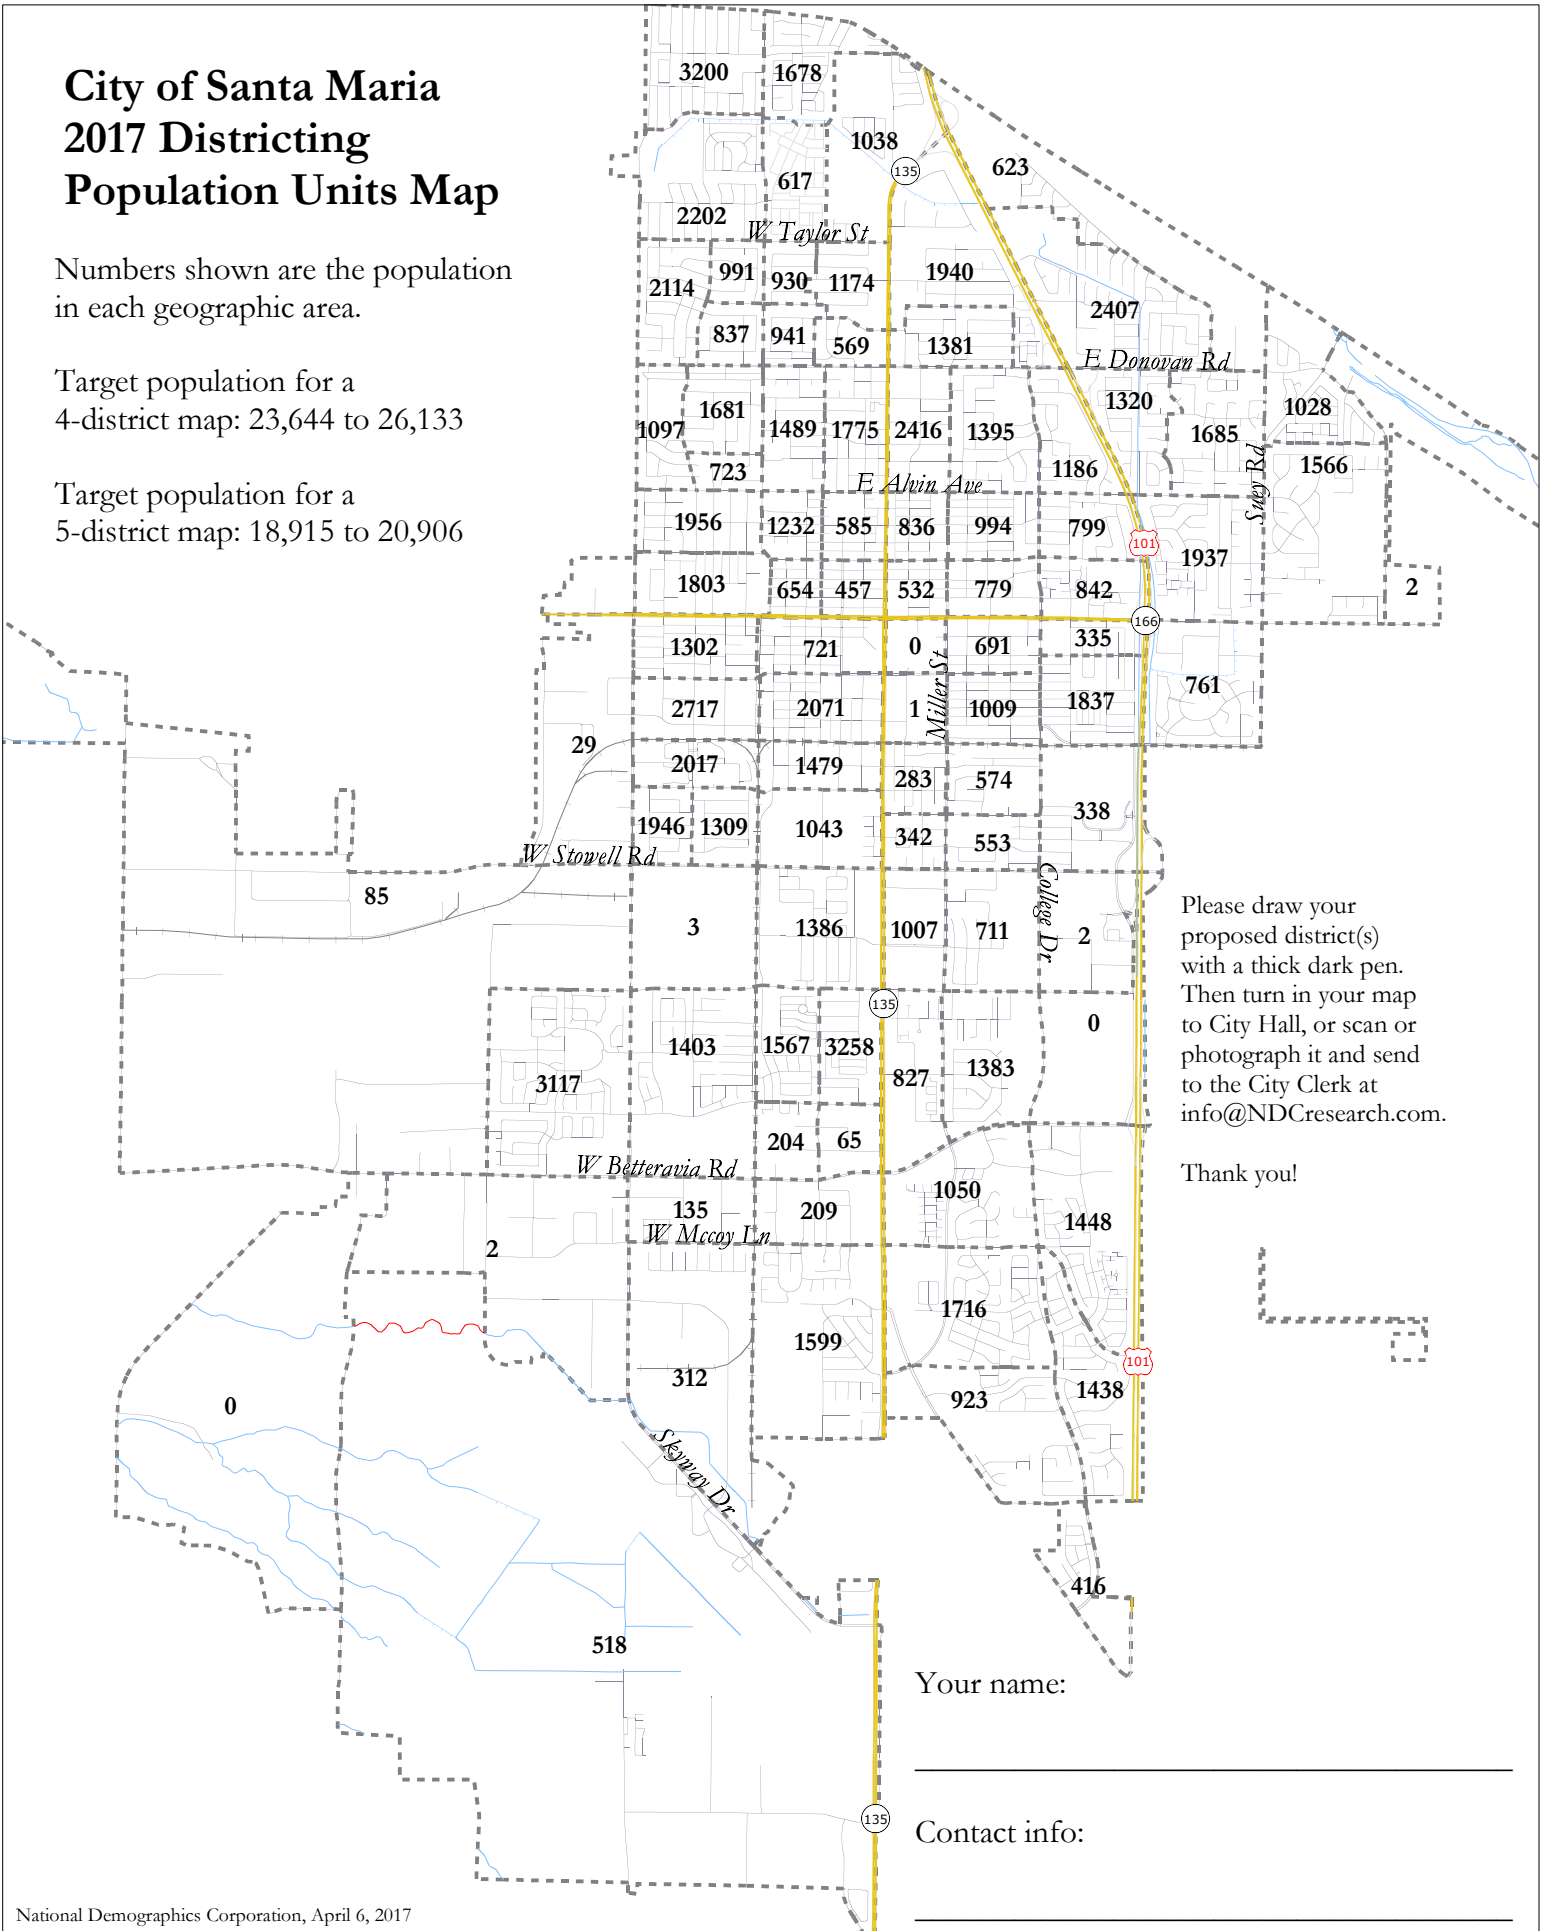

# City of Santa Maria 2017 Districting Population Units Map

Numbers shown are the population in each geographic area.

Target population for a 4-district map: 23,644 to 26,133

Target population for a 5-district map: 18,915 to 20,906

Please draw your proposed district(s) with a thick dark pen. Then turn in your map to City Hall, or scan or photograph it and send to the City Clerk at [info@NDCresearch.com](mailto:info@NDCresearch.com).